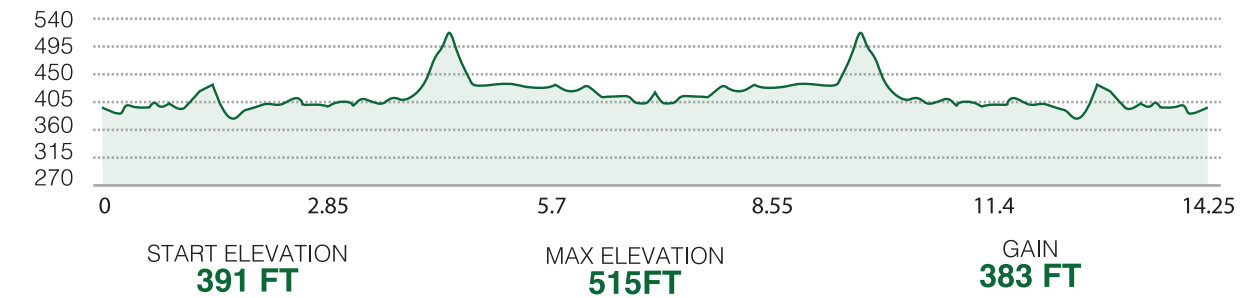

BIKE COURSE MAP

BIKE KEY

-  **Bike**
Olympic: 2 loops : 40k
Sprint: 1 loop : 14 miles
-   **Mile Markers**
-  **Transition**
-  **Start**
-  **Finish**

ELEVATION (ft)

ELEVATION (ft)