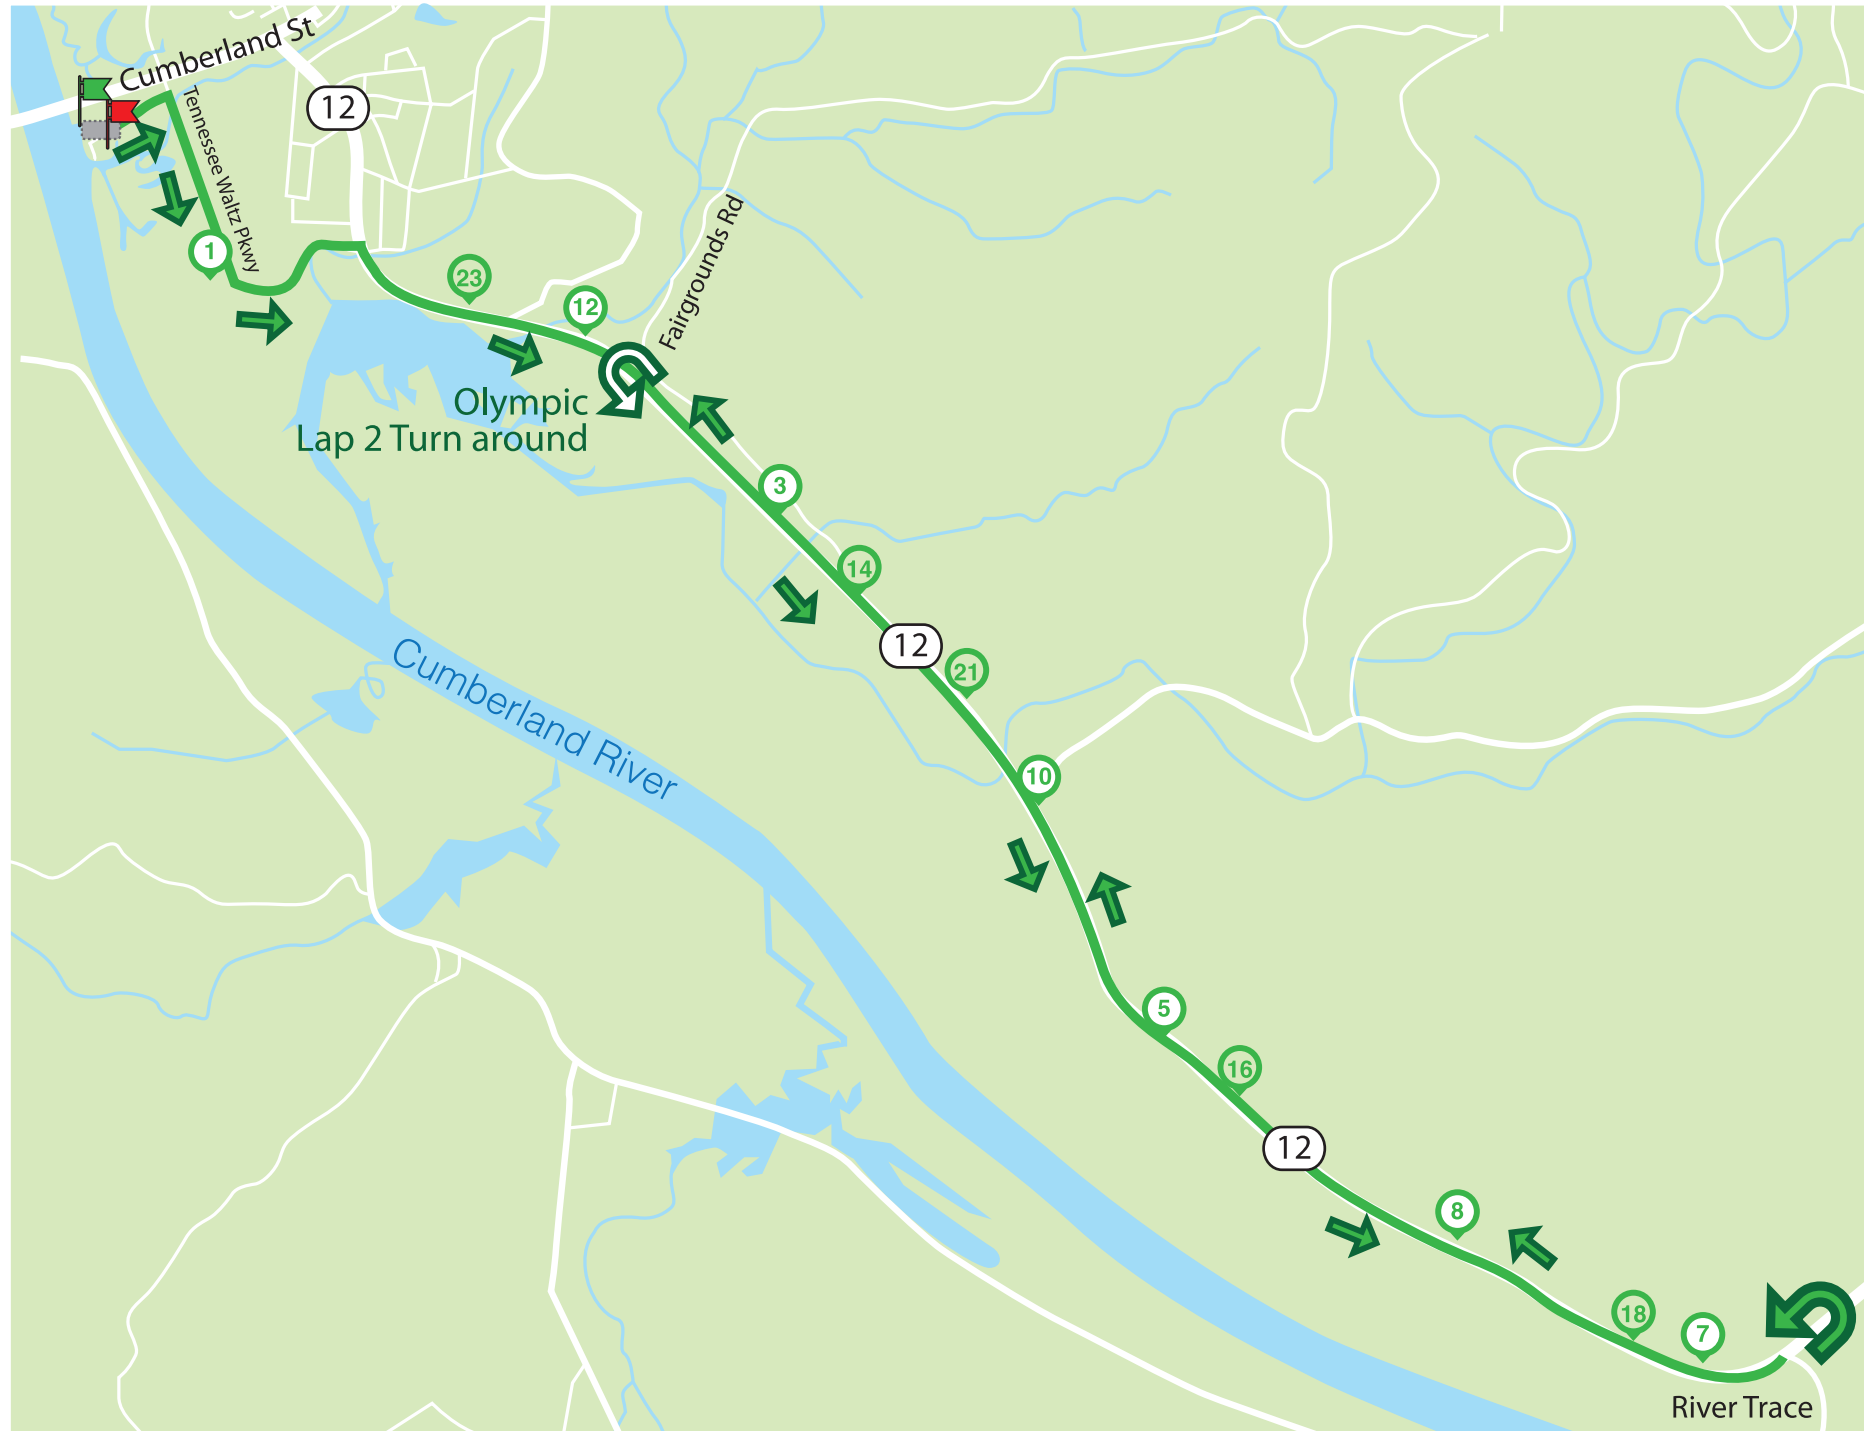

BIKE COURSE MAP

BIKE KEY

-  **Bike**
Olympic: 2 loops : 40k
Sprint: 1 loop : 14 miles
-   **Mile Markers**
-  **Transition**
-  **Start**
-  **Finish**

ELEVATION (ft)

ELEVATION (ft)