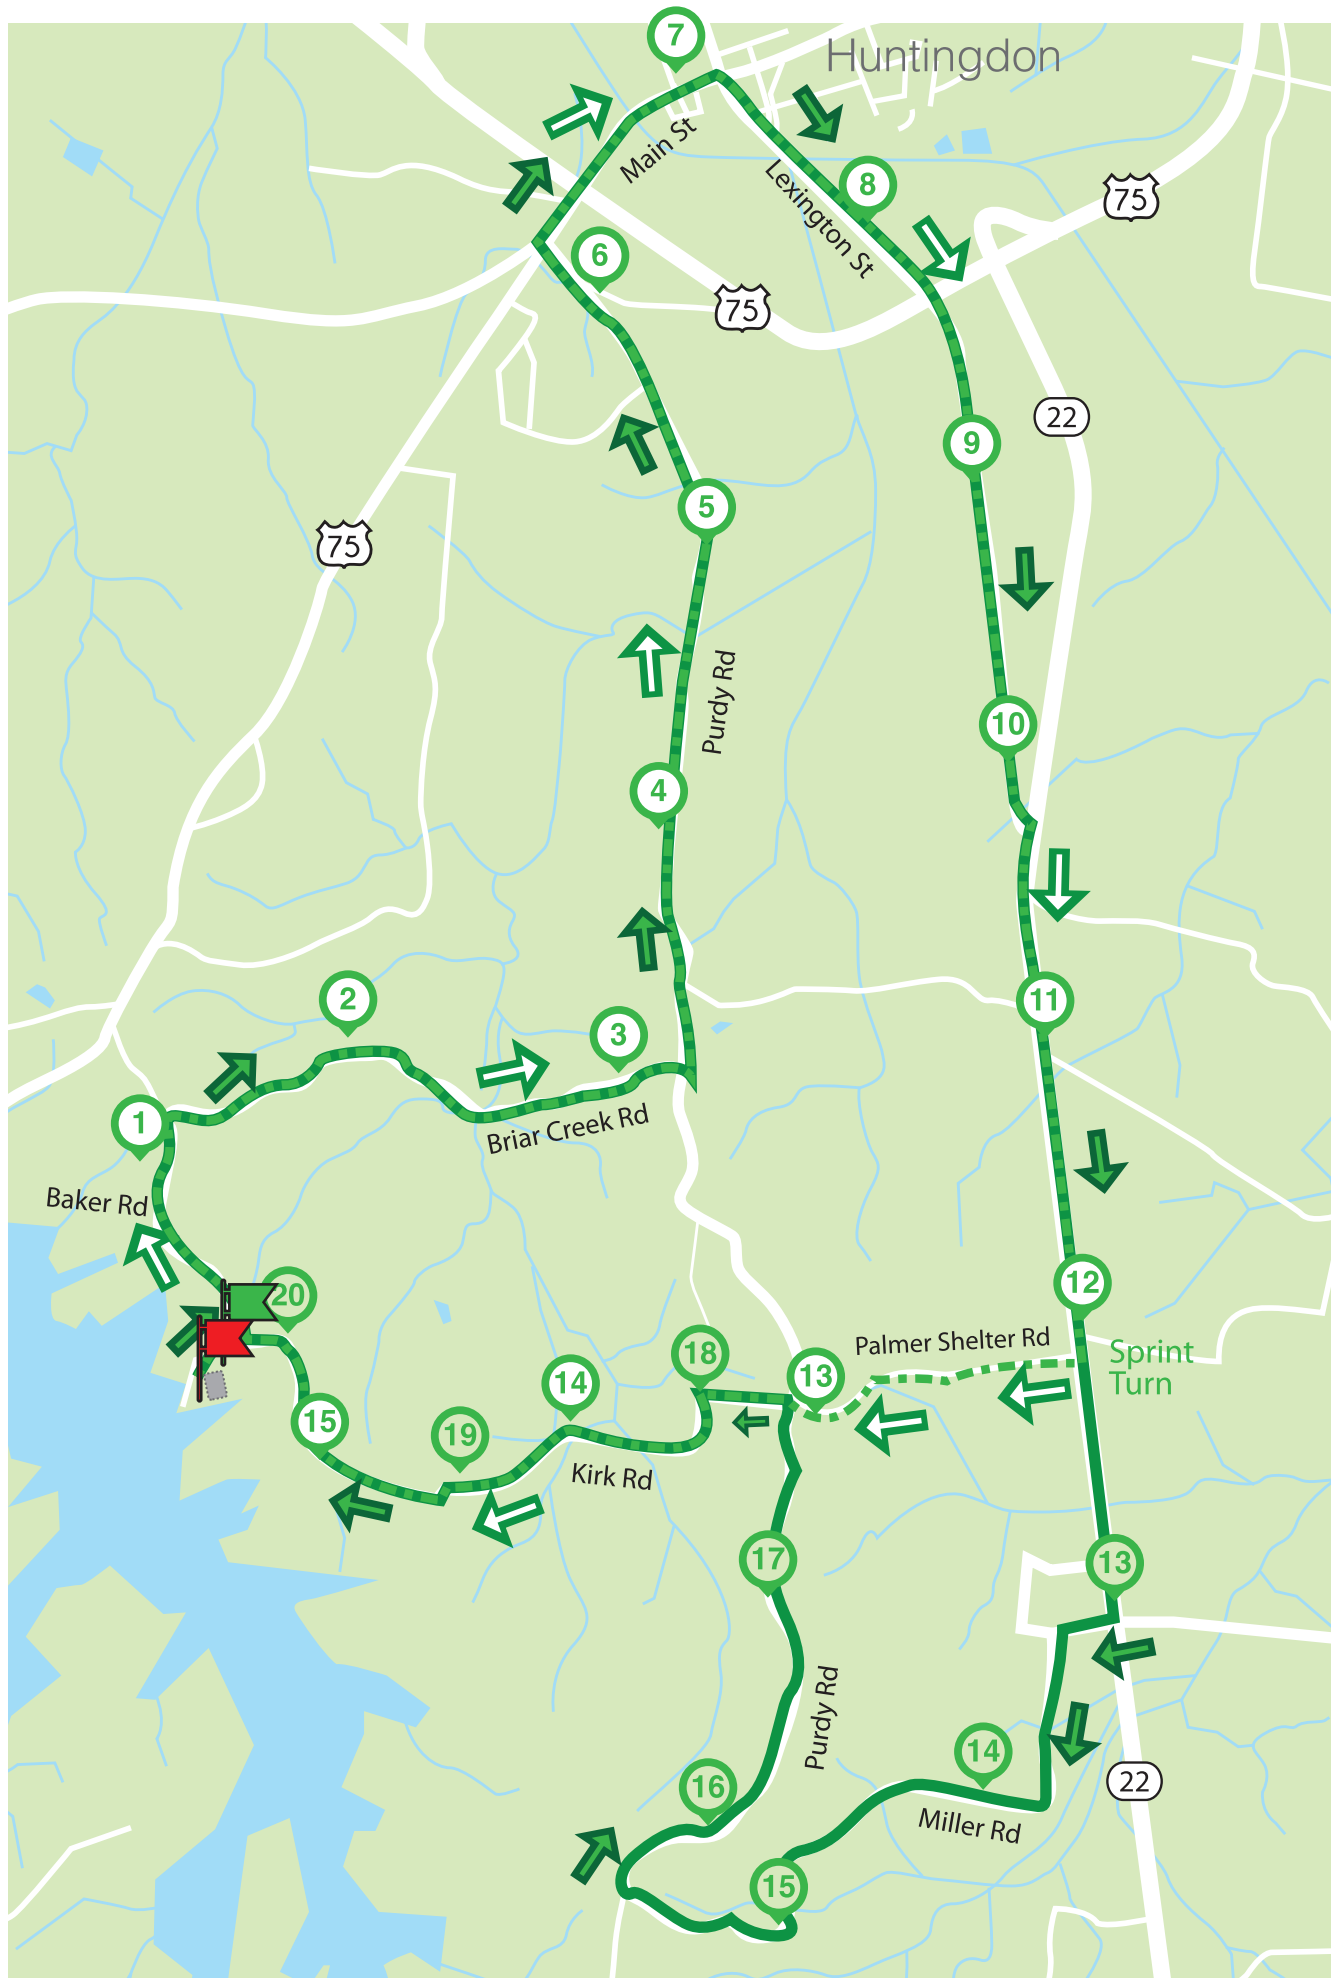

# BIKE COURSE MAP

## MAP KEY

-  Bike
-  Olympic
-  Sprint
-  Mile Markers
-  Start
-  Finish
-  Transition

## ELEVATION (ft)