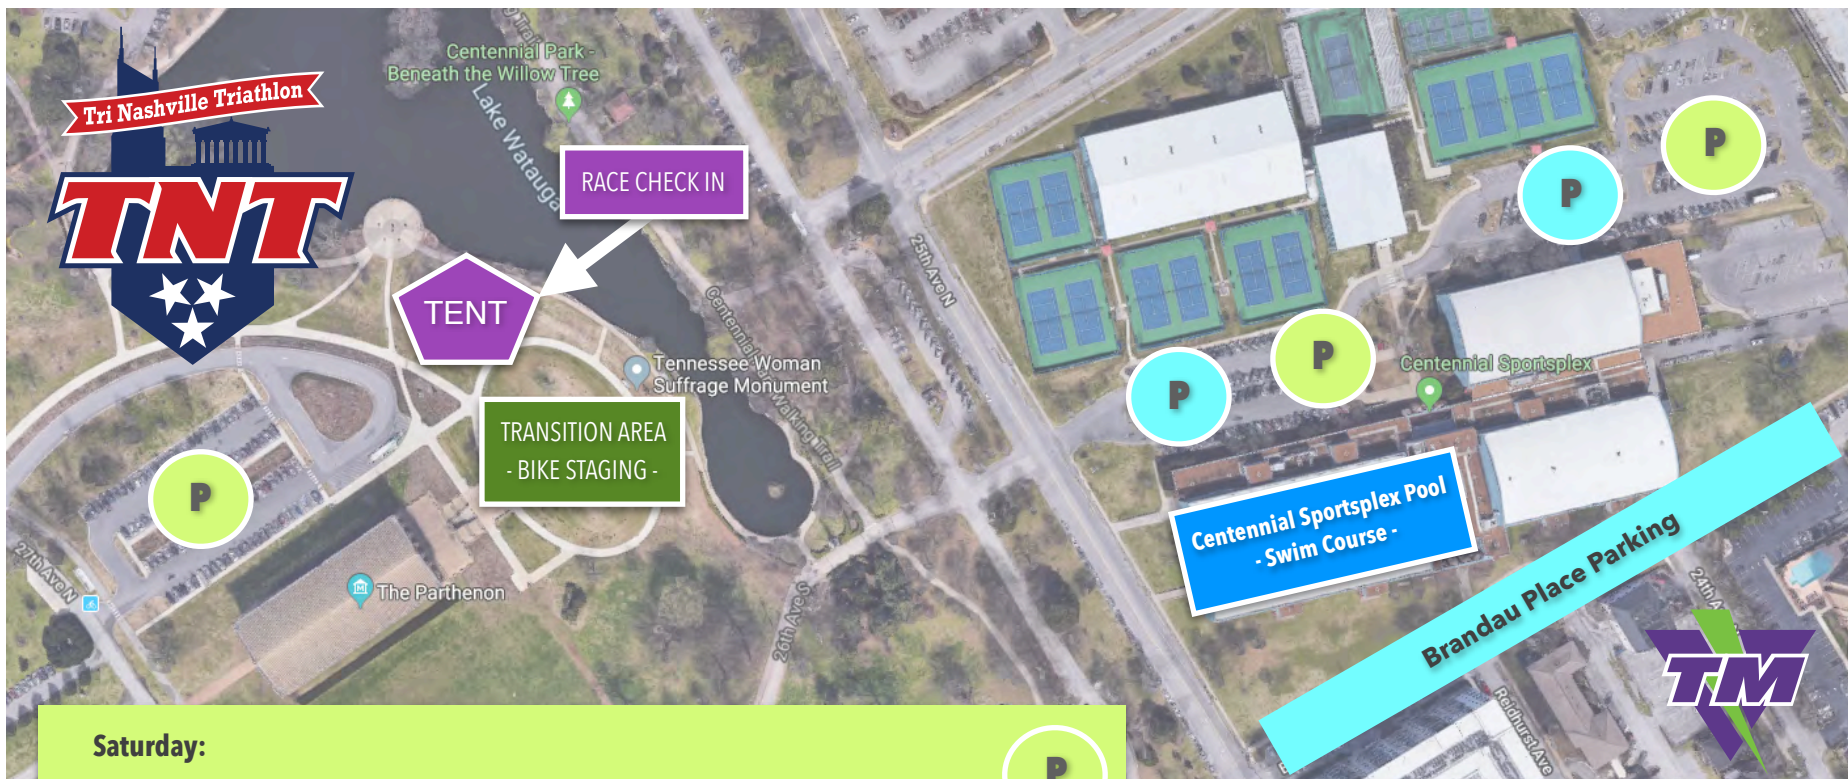

Tri Nashville Triathlon: Centennial Park & Sportsplex

EVENT PARKING LOCATIONS: Saturday & Sunday

Saturday:

Packet Pick Up, Meetings, Bike Drop Off; 3-6 pm

- Parthenon Parking Lot on North Side of Parthenon
- Centennial Sportsplex Parking Lots
- Packet Pick Up & Meetings Planned for main staging area on east side of The Parthenon*
- *If inclement weather on Saturday - packet pick up will be at the Centennial Sportsplex**

P

Sunday:

Race Day; Transition Opens 6 am; Race Start 7:30 am at Centennial Sportsplex Pool

- Parking spaces on Brandau Place on south side of Centennial Sportsplex
- Centennial Sportsplex Parking Lots
- Drop bike & check in at bike staging area and Team Magic Purple Tent*
- *If inclement weather on Sunday - packet pick up will be at the Centennial Sportsplex**

P

The Parthenon Address:

2500 West End Ave, Nashville, TN 37203
(located on the north side of park off of 27th Ave North / Park Plaza)

Centennial Sportsplex Address:

222 25th Ave North, Nashville, TN 37203