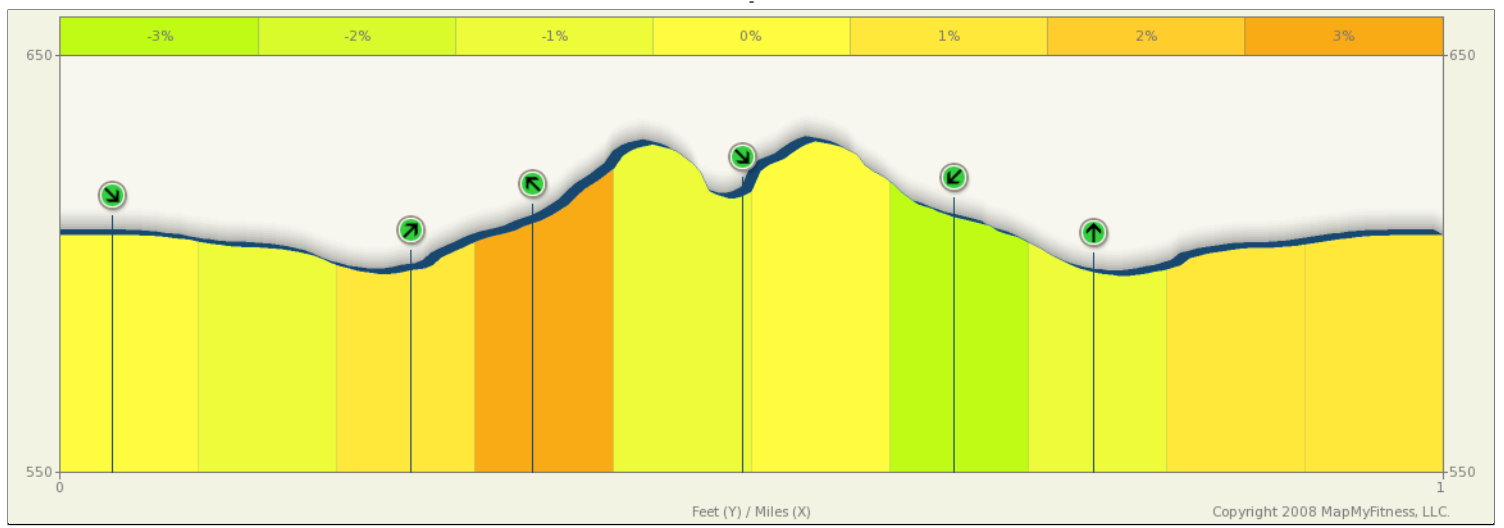

ROUTE DESCRIPTION:
No Description Provided

ROUTE DESCRIPTION:
No Description Provided

Notes		
AT	FOR	NOTES
0.04 mi.	1115ft	Left Turn onto 16th Street North
0.25 mi.	435ft	Left Turn onto 2nd Avenue North
0.34 mi.	785ft	Left Turn onto 17th Street North
0.49 mi.	813ft	Turnaround at intersection of 4th Avenue North and 17th Street North
0.64 mi.	508ft	Right Turn onto 2nd Avenue North
0.74 mi.	1303ft	Right Turn onto 16th Street North
0.98 mi.	-	Finish

Notes		
AT	FOR	NOTES

ROUTE DESCRIPTION:
 No Description Provided

Notes			
AT		FOR	NOTES
0.04 mi.		1115ft	Left Turn onto 16th Street North
0.25 mi.		435ft	Left Turn onto 2nd Avenue North
0.34 mi.		785ft	Left Turn onto 17th Street North
This segment shows 0.49 mi. (2,561 ft.) of your route.			

Notes			
AT		FOR	NOTES
0.49 mi.		813ft	Turnaround at intersection of 4th Avenue North and 17th Street North
0.64 mi.		508ft	Right Turn onto 2nd Avenue North
0.74 mi.		1303ft	Right Turn onto 16th Street North
0.98 mi.		-	Finish
This segment shows 0.5 mi. (2,625 ft.) of your route.			