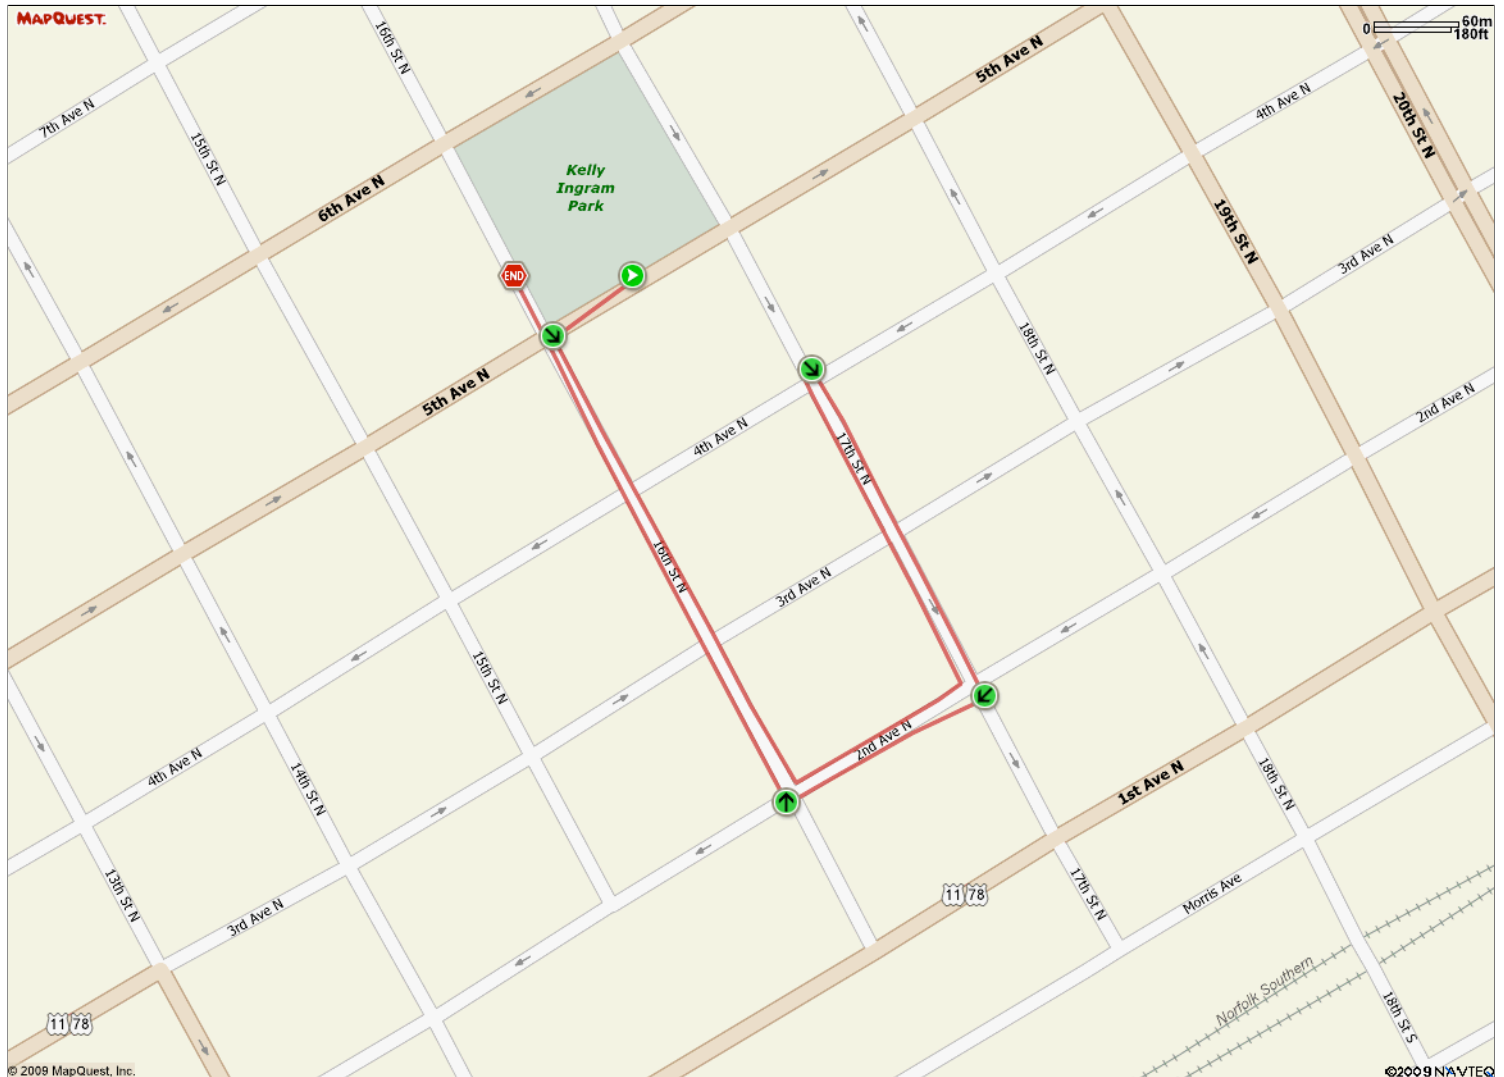

ROUTE DESCRIPTION:
No Description Provided

ROUTE DESCRIPTION:
No Description Provided

Notes		
AT	FOR	NOTES
0.04 mi.	1115ft	Left Turn onto 16th Street North
0.25 mi.	435ft	Left Turn onto 2nd Avenue North
0.34 mi.	785ft	Left Turn onto 17th Street North
0.49 mi.	813ft	Turnaround at intersection of 4th Avenue North and 17th Street North
0.64 mi.	508ft	Right Turn onto 2nd Avenue North
0.74 mi.	1303ft	Right Turn onto 16th Street North
0.98 mi.	-	Finish

Notes		
AT	FOR	NOTES

ROUTE DESCRIPTION:
 No Description Provided

Notes			
AT		FOR	NOTES
0.04 mi.		1115ft	Left Turn onto 16th Street North
0.25 mi.		435ft	Left Turn onto 2nd Avenue North
0.34 mi.		785ft	Left Turn onto 17th Street North
This segment shows 0.49 mi. (2,561 ft.) of your route.			

Notes			
AT		FOR	NOTES
0.49 mi.		813ft	Turnaround at intersection of 4th Avenue North and 17th Street North
0.64 mi.		508ft	Right Turn onto 2nd Avenue North
0.74 mi.		1303ft	Right Turn onto 16th Street North
0.98 mi.		-	Finish
This segment shows 0.5 mi. (2,625 ft.) of your route.			