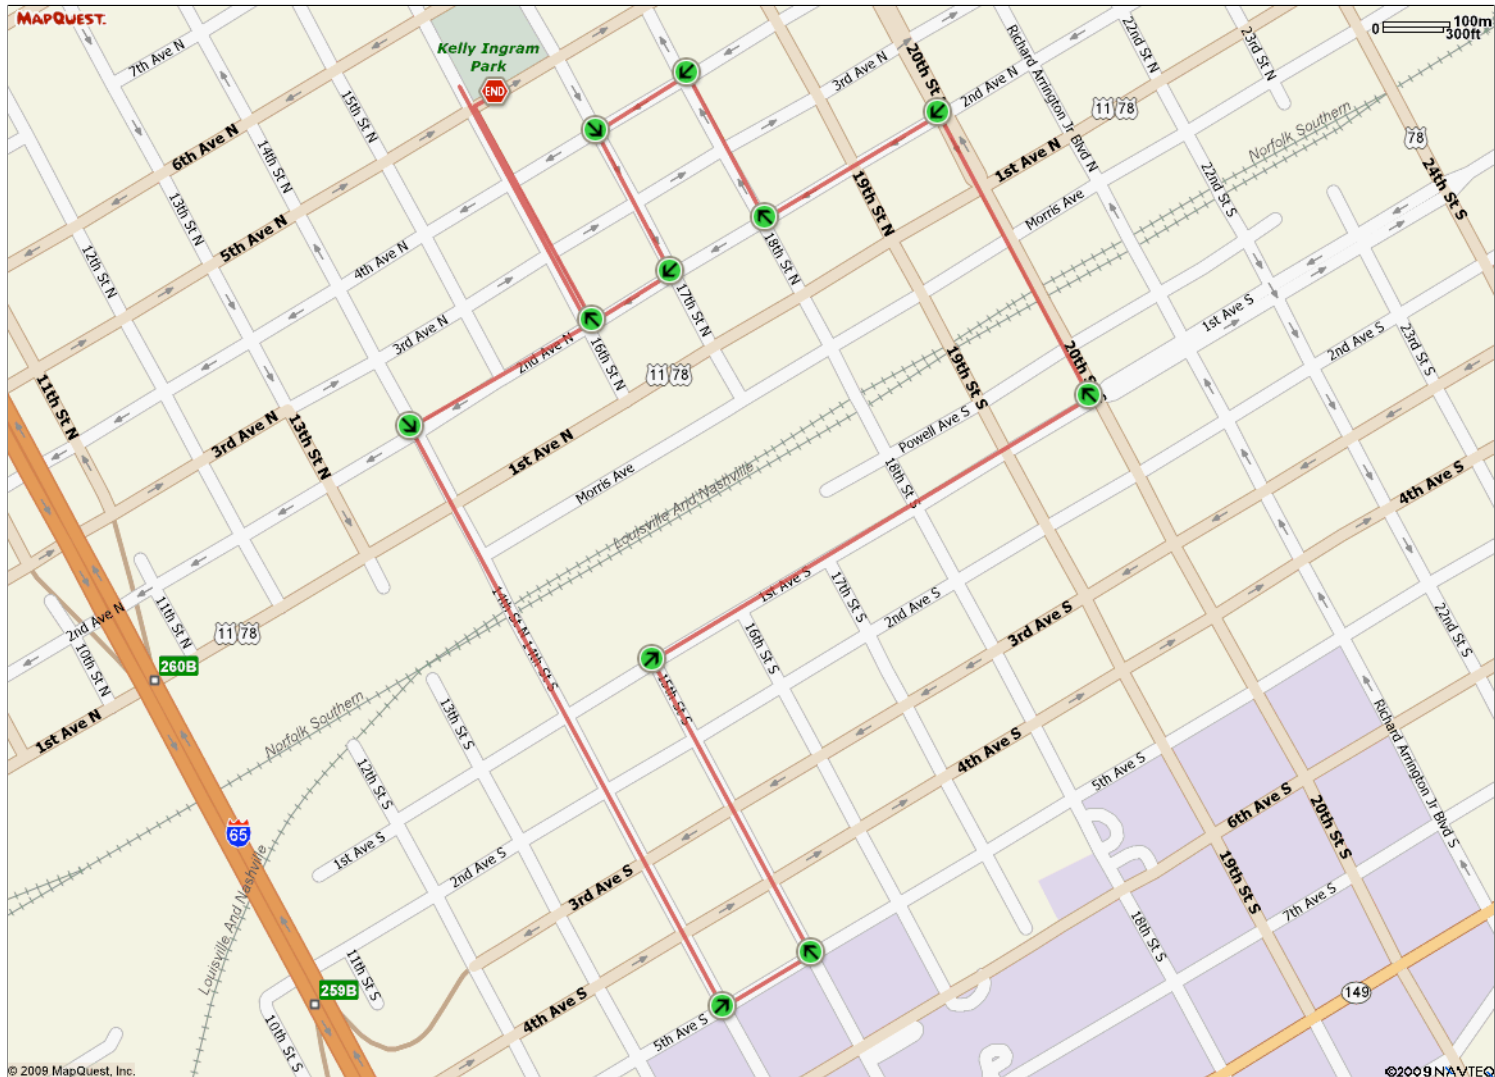

ROUTE DESCRIPTION:
No Description Provided

ROUTE DESCRIPTION:
 No Description Provided

Notes			
AT		FOR	NOTES
0.24 mi.		980ft	Turn Right onto 2nd Avenue North
0.42 mi.		3061ft	Right Turn onto 14th Street North
1 mi.		491ft	Left Turn onto 5th Avenue South
1.1 mi.		1554ft	Left Turn onto 15th Street South
1.39 mi.		2432ft	Right Turn onto 2nd Avenue South
1.85 mi.		1489ft	Left Turn onto 20th Street South
2.13 mi.		966ft	Left Turn onto 2nd Avenue North
2.32 mi.		761ft	Right Turn onto 18th Street North

Notes			
AT		FOR	NOTES
2.46 mi.		512ft	Left Turn onto 4th Avenue North
2.56 mi.		0ft	Left Turn onto 17th Street North
2.56 mi.		743ft	Left Turn onto 17th Street North
2.7 mi.		439ft	Right Turn onto 2nd Avenue North
2.78 mi.		1146ft	Right Turn onto 16th Street North
3 mi.		-	Northeast

ROUTE DESCRIPTION:
 No Description Provided

Notes			
AT	FOR	NOTES	
0.24 mi.		980ft	Turn Right onto 2nd Avenue North
0.42 mi.		3061ft	Right Turn onto 14th Street North
1 mi.		491ft	Left Turn onto 5th Avenue South
1.1 mi.		1554ft	Left Turn onto 15th Street South
1.39 mi.		2432ft	Right Turn onto 2nd Avenue South
1.85 mi.		1489ft	Left Turn onto 20th Street South
2.13 mi.		966ft	Left Turn onto 2nd Avenue North
This segment shows 2.32 mi. (12,233 ft.) of your route.			

Notes			
AT	FOR	NOTES	
2.32 mi.		761ft	Right Turn onto 18th Street North
2.46 mi.		512ft	Left Turn onto 4th Avenue North
2.56 mi.		0ft	Left Turn onto 17th Street North
2.56 mi.		743ft	Left Turn onto 17th Street North
2.7 mi.		439ft	Right Turn onto 2nd Avenue North
2.78 mi.		1146ft	Right Turn onto 16th Street North
3 mi.		-	Northeast
This segment shows 0.89 mi. (4,688 ft.) of your route.			