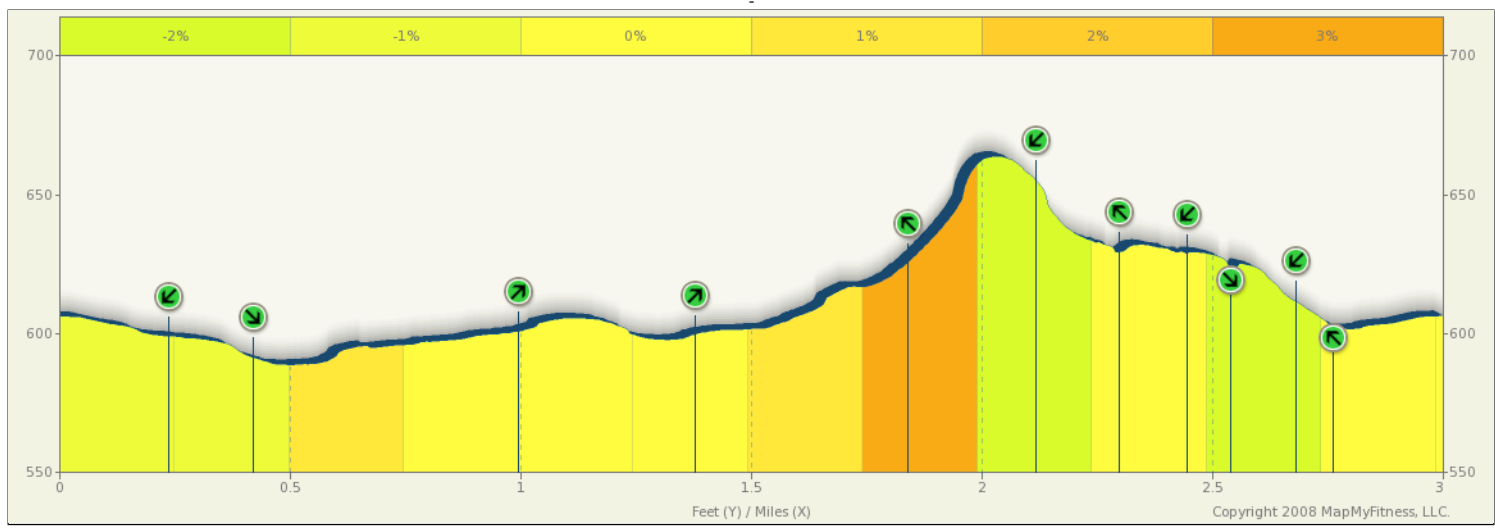

ROUTE DESCRIPTION:
No Description Provided

ROUTE DESCRIPTION:
 No Description Provided

Notes			
AT		FOR	NOTES
0.24 mi.		980ft	Turn Right onto 2nd Avenue North
0.42 mi.		3061ft	Right Turn onto 14th Street North
1 mi.		491ft	Left Turn onto 5th Avenue South
1.1 mi.		1554ft	Left Turn onto 15th Street South
1.39 mi.		2432ft	Right Turn onto 2nd Avenue South
1.85 mi.		1489ft	Left Turn onto 20th Street South
2.13 mi.		966ft	Left Turn onto 2nd Avenue North
2.32 mi.		761ft	Right Turn onto 18th Street North

Notes			
AT		FOR	NOTES
2.46 mi.		512ft	Left Turn onto 4th Avenue North
2.56 mi.		0ft	Left Turn onto 17th Street North
2.56 mi.		743ft	Left Turn onto 17th Street North
2.7 mi.		439ft	Right Turn onto 2nd Avenue North
2.78 mi.		1146ft	Right Turn onto 16th Street North
3 mi.		-	Northeast

ROUTE DESCRIPTION:
 No Description Provided

Notes			
AT	FOR	NOTES	
0.24 mi.		980ft	Turn Right onto 2nd Avenue North
0.42 mi.		3061ft	Right Turn onto 14th Street North
1 mi.		491ft	Left Turn onto 5th Avenue South
1.1 mi.		1554ft	Left Turn onto 15th Street South
1.39 mi.		2432ft	Right Turn onto 2nd Avenue South
1.85 mi.		1489ft	Left Turn onto 20th Street South
2.13 mi.		966ft	Left Turn onto 2nd Avenue North
This segment shows 2.32 mi. (12,233 ft.) of your route.			

Notes			
AT	FOR	NOTES	
2.32 mi.		761ft	Right Turn onto 18th Street North
2.46 mi.		512ft	Left Turn onto 4th Avenue North
2.56 mi.		0ft	Left Turn onto 17th Street North
2.56 mi.		743ft	Left Turn onto 17th Street North
2.7 mi.		439ft	Right Turn onto 2nd Avenue North
2.78 mi.		1146ft	Right Turn onto 16th Street North
3 mi.		-	Northeast
This segment shows 0.89 mi. (4,688 ft.) of your route.			