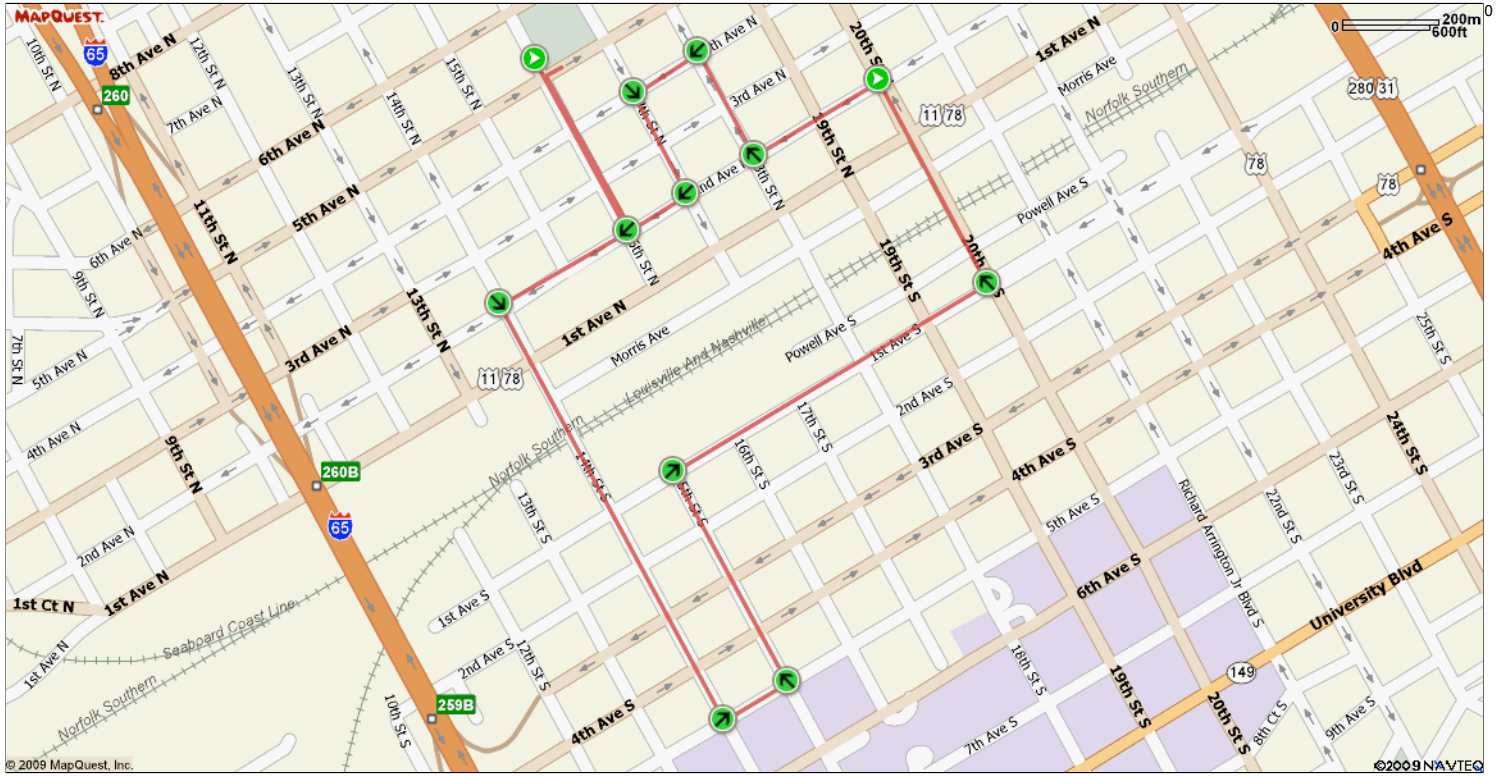

ROUTE DESCRIPTION:
No Description Provided

ROUTE DESCRIPTION:
 No Description Provided

Notes			
AT		FOR	NOTES
0.24 mi.		980ft	Turn Right onto 2nd Avenue North
0.42 mi.		3061ft	Right Turn onto 14th Street North
1 mi.		491ft	Left Turn onto 5th Avenue South
1.1 mi.		1554ft	Left Turn onto 15th Street South
1.39 mi.		2432ft	Right Turn onto 2nd Avenue South
1.85 mi.		1489ft	Left Turn onto 20th Street South
2.13 mi.		966ft	Left Turn onto 2nd Avenue North
2.32 mi.		761ft	Right Turn onto 18th Street North

Notes			
AT		FOR	NOTES
2.46 mi.		512ft	Left Turn onto 4th Avenue North
2.56 mi.		0ft	Left Turn onto 17th Street North
2.56 mi.		743ft	Left Turn onto 17th Street North
2.7 mi.		439ft	Right Turn onto 2nd Avenue North
2.78 mi.		1146ft	Right Turn onto 16th Street North
3 mi.		-	Northeast

ROUTE DESCRIPTION:
 No Description Provided

Notes			
AT	FOR	NOTES	
0.24 mi.		980ft	Turn Right onto 2nd Avenue North
0.42 mi.		3061ft	Right Turn onto 14th Street North
1 mi.		491ft	Left Turn onto 5th Avenue South
1.1 mi.		1554ft	Left Turn onto 15th Street South
1.39 mi.		2432ft	Right Turn onto 2nd Avenue South
1.85 mi.		1489ft	Left Turn onto 20th Street South
2.13 mi.		966ft	Left Turn onto 2nd Avenue North
This segment shows 2.32 mi. (12,233 ft.) of your route.			

Notes			
AT	FOR	NOTES	
2.32 mi.		761ft	Right Turn onto 18th Street North
2.46 mi.		512ft	Left Turn onto 4th Avenue North
2.56 mi.		0ft	Left Turn onto 17th Street North
2.56 mi.		743ft	Left Turn onto 17th Street North
2.7 mi.		439ft	Right Turn onto 2nd Avenue North
2.78 mi.		1146ft	Right Turn onto 16th Street North
3 mi.		-	Northeast
This segment shows 0.89 mi. (4,688 ft.) of your route.			