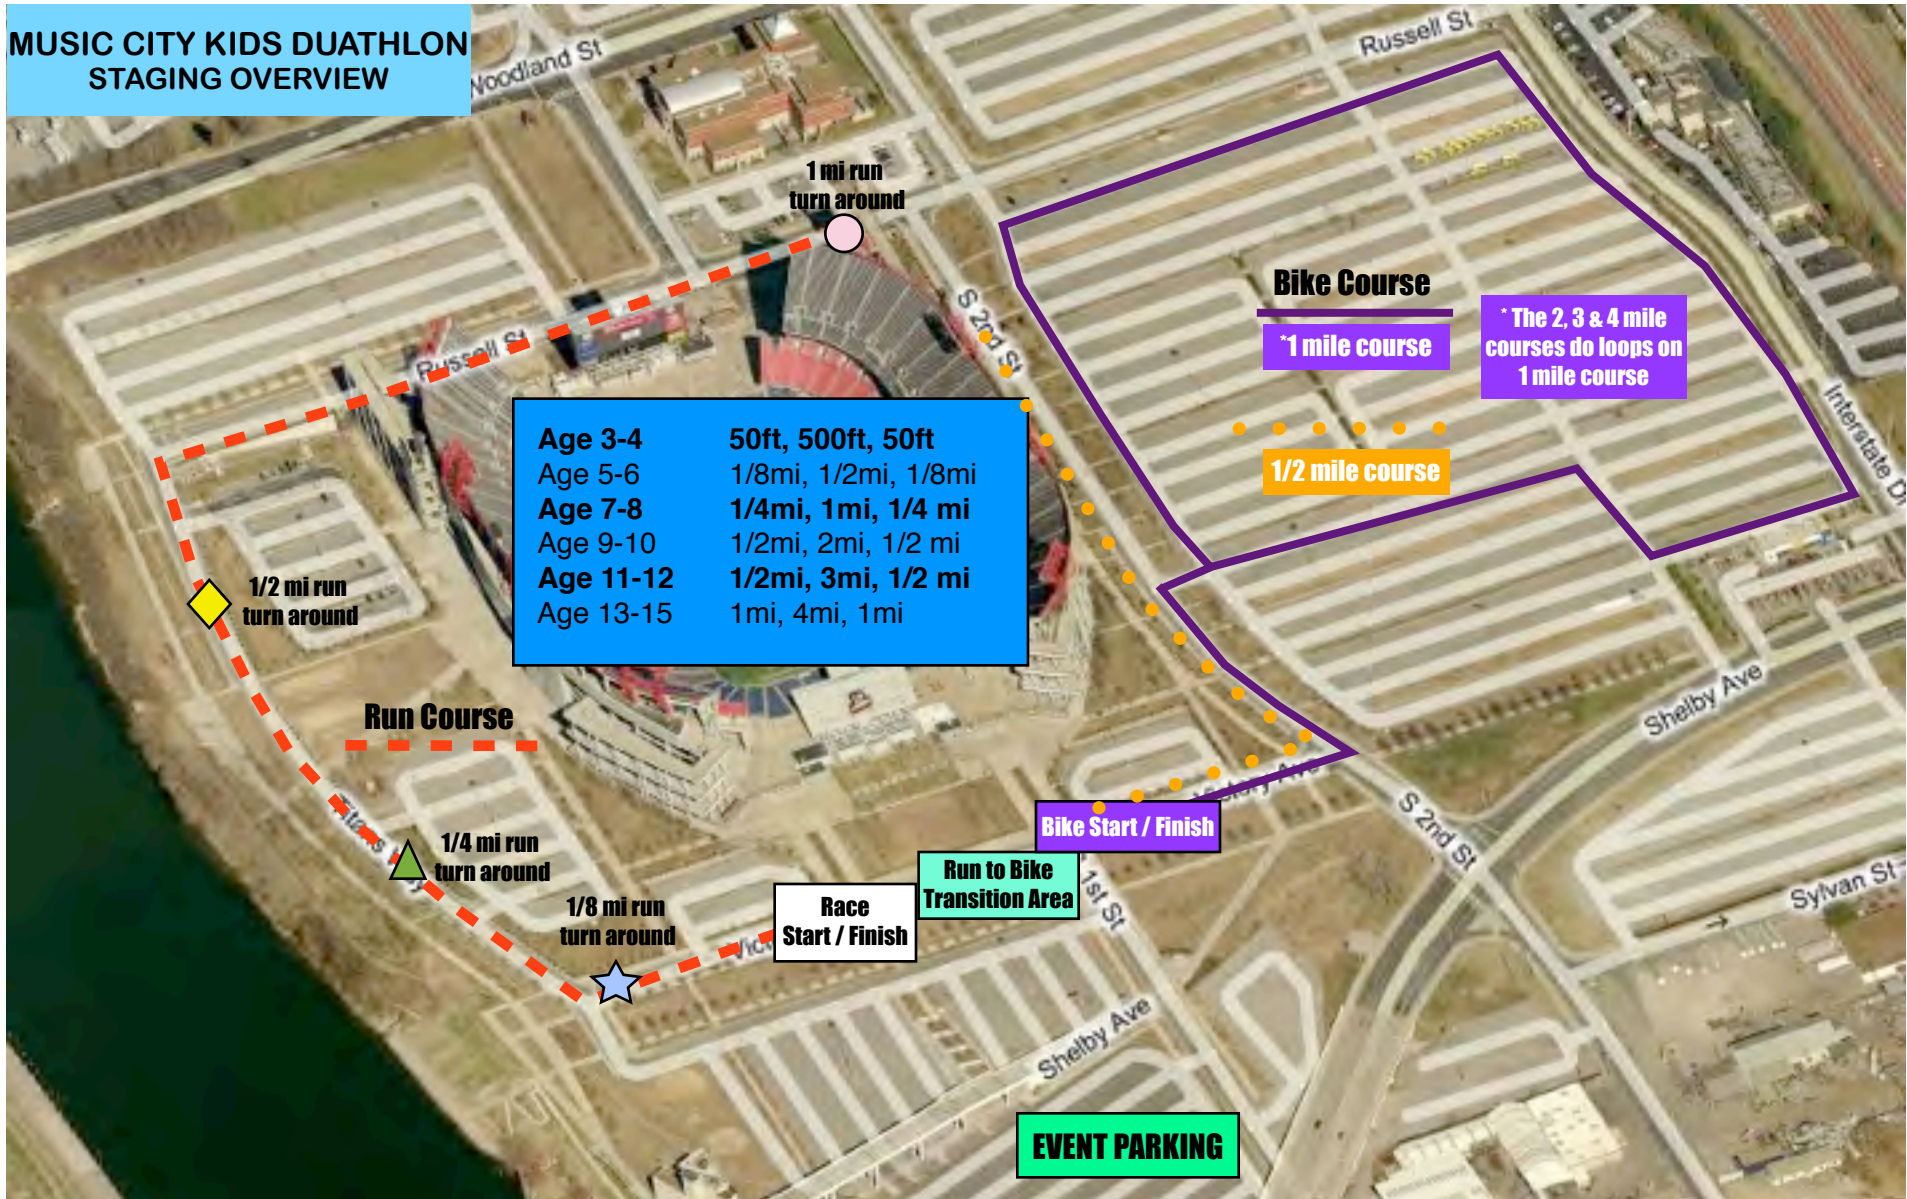

**MUSIC CITY KIDS DUATHLON
STAGING OVERVIEW**

Age 3-4	50ft, 500ft, 50ft
Age 5-6	1/8mi, 1/2mi, 1/8mi
Age 7-8	1/4mi, 1mi, 1/4 mi
Age 9-10	1/2mi, 2mi, 1/2 mi
Age 11-12	1/2mi, 3mi, 1/2 mi
Age 13-15	1mi, 4mi, 1mi

Bike Course

1 mile course

The 2, 3 & 4 mile courses do loops on 1 mile course

1/2 mile course

Run Course

Race Start / Finish

Run to Bike Transition Area

Bike Start / Finish

EVENT PARKING