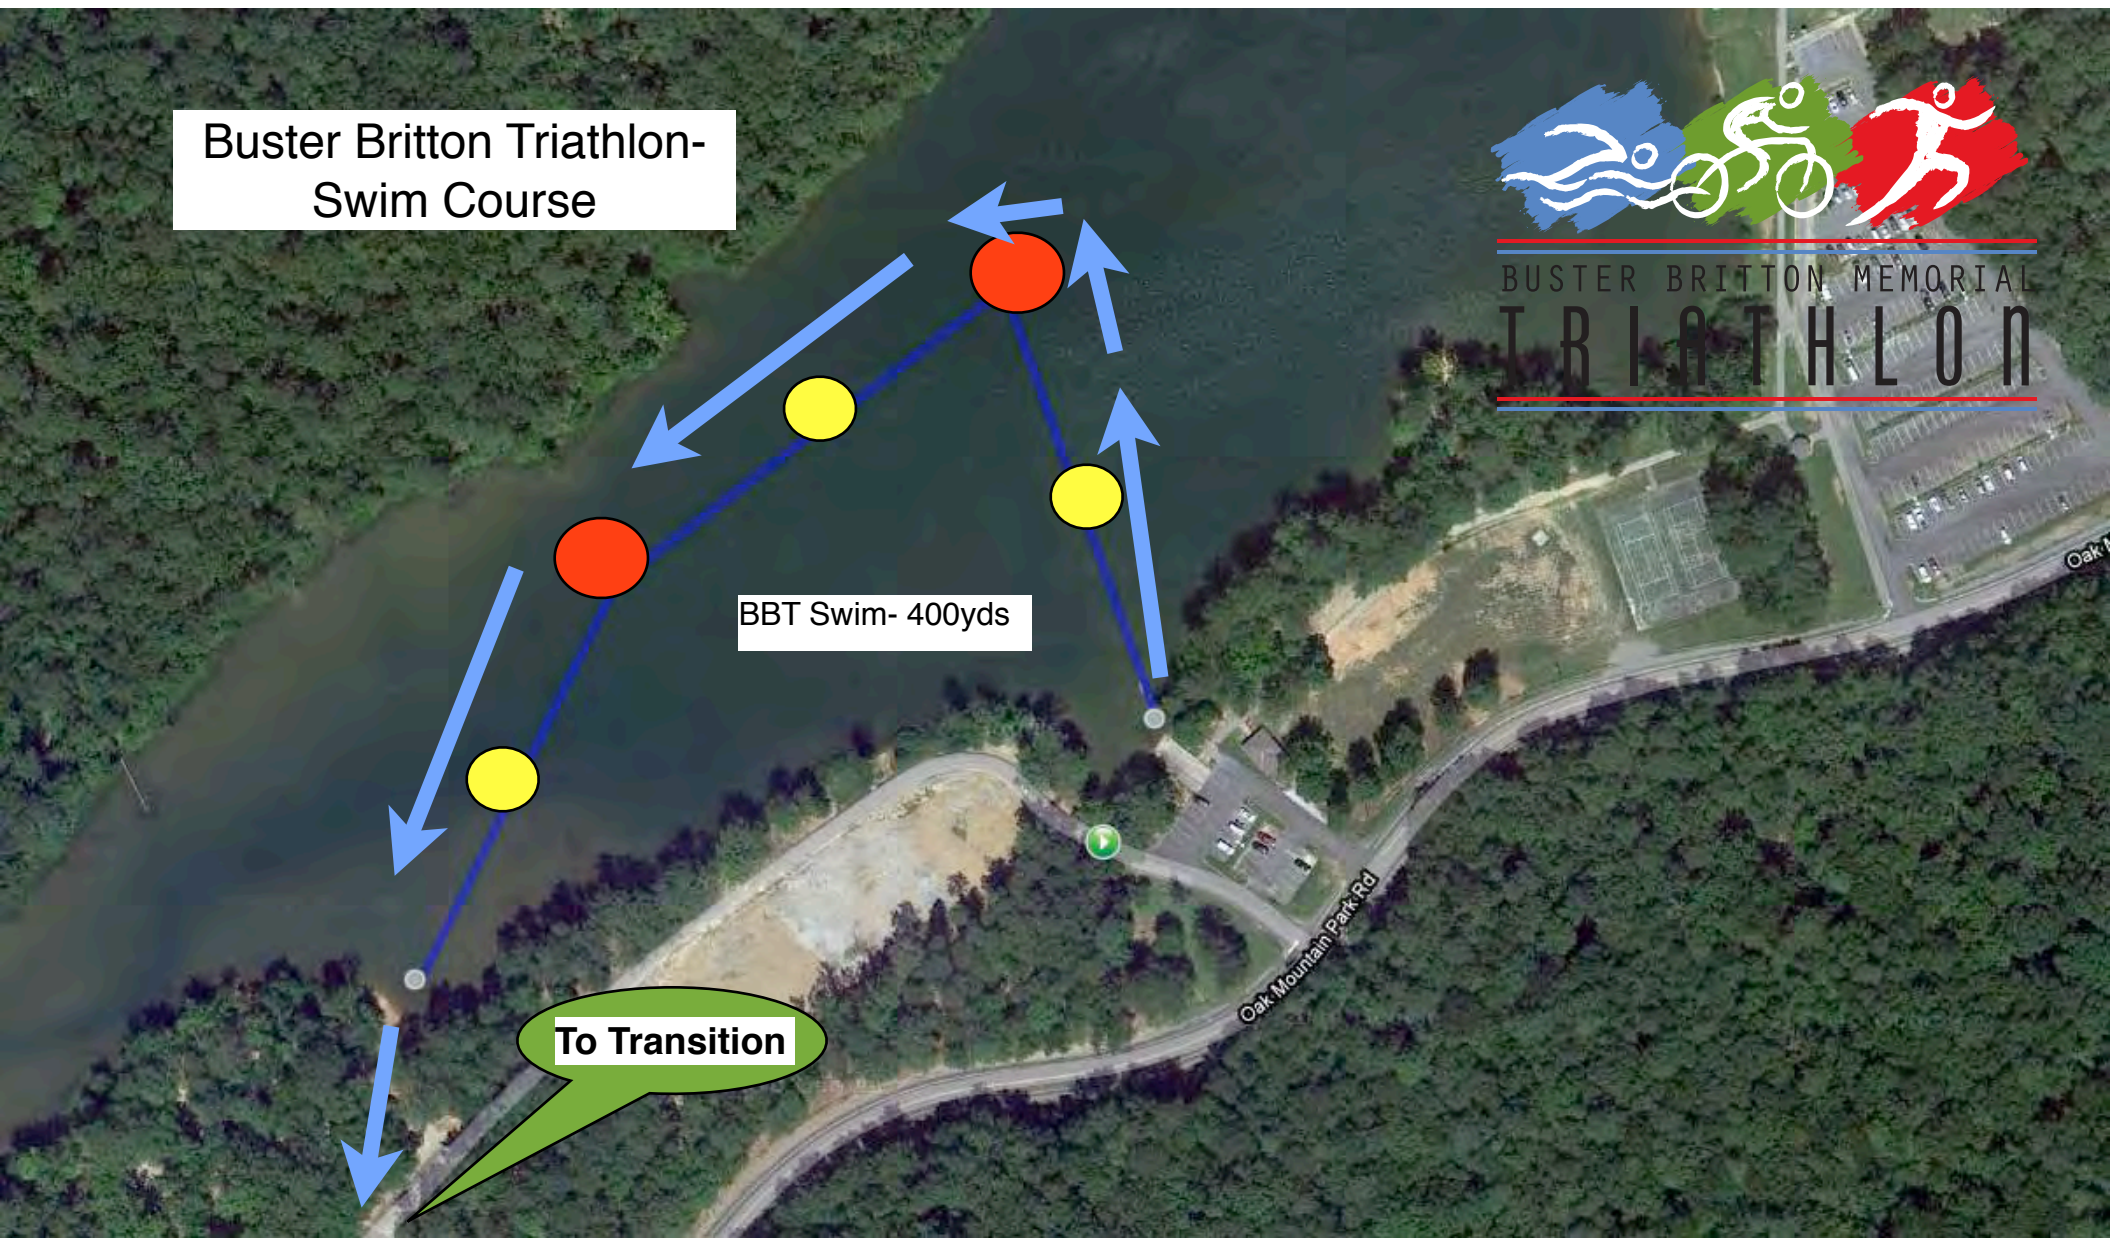

Site Overview & Transition Flow Legend

Swim: 

Bike: 

Run: 

BUSTER BRITTON MEMORIAL
TRIATHLON

Buster Britton Triathlon-
Swim Course

BUSTER BRITTON MEMORIAL
TRIATHLON

BBT Swim- 400yds

To Transition

Oak Mountain Park Rd

BUSTER BRITTON MEMORIAL TRIATHLON

Buster Britton Triathlon- Bike Course

BBT Bike- 13mi

BBT Run Turnaround is .15mi East of 4-Way Intersection

Buster Britton Triathlon-
Run Course

BUSTER BRITTON MEMORIAL
TRIATHLON