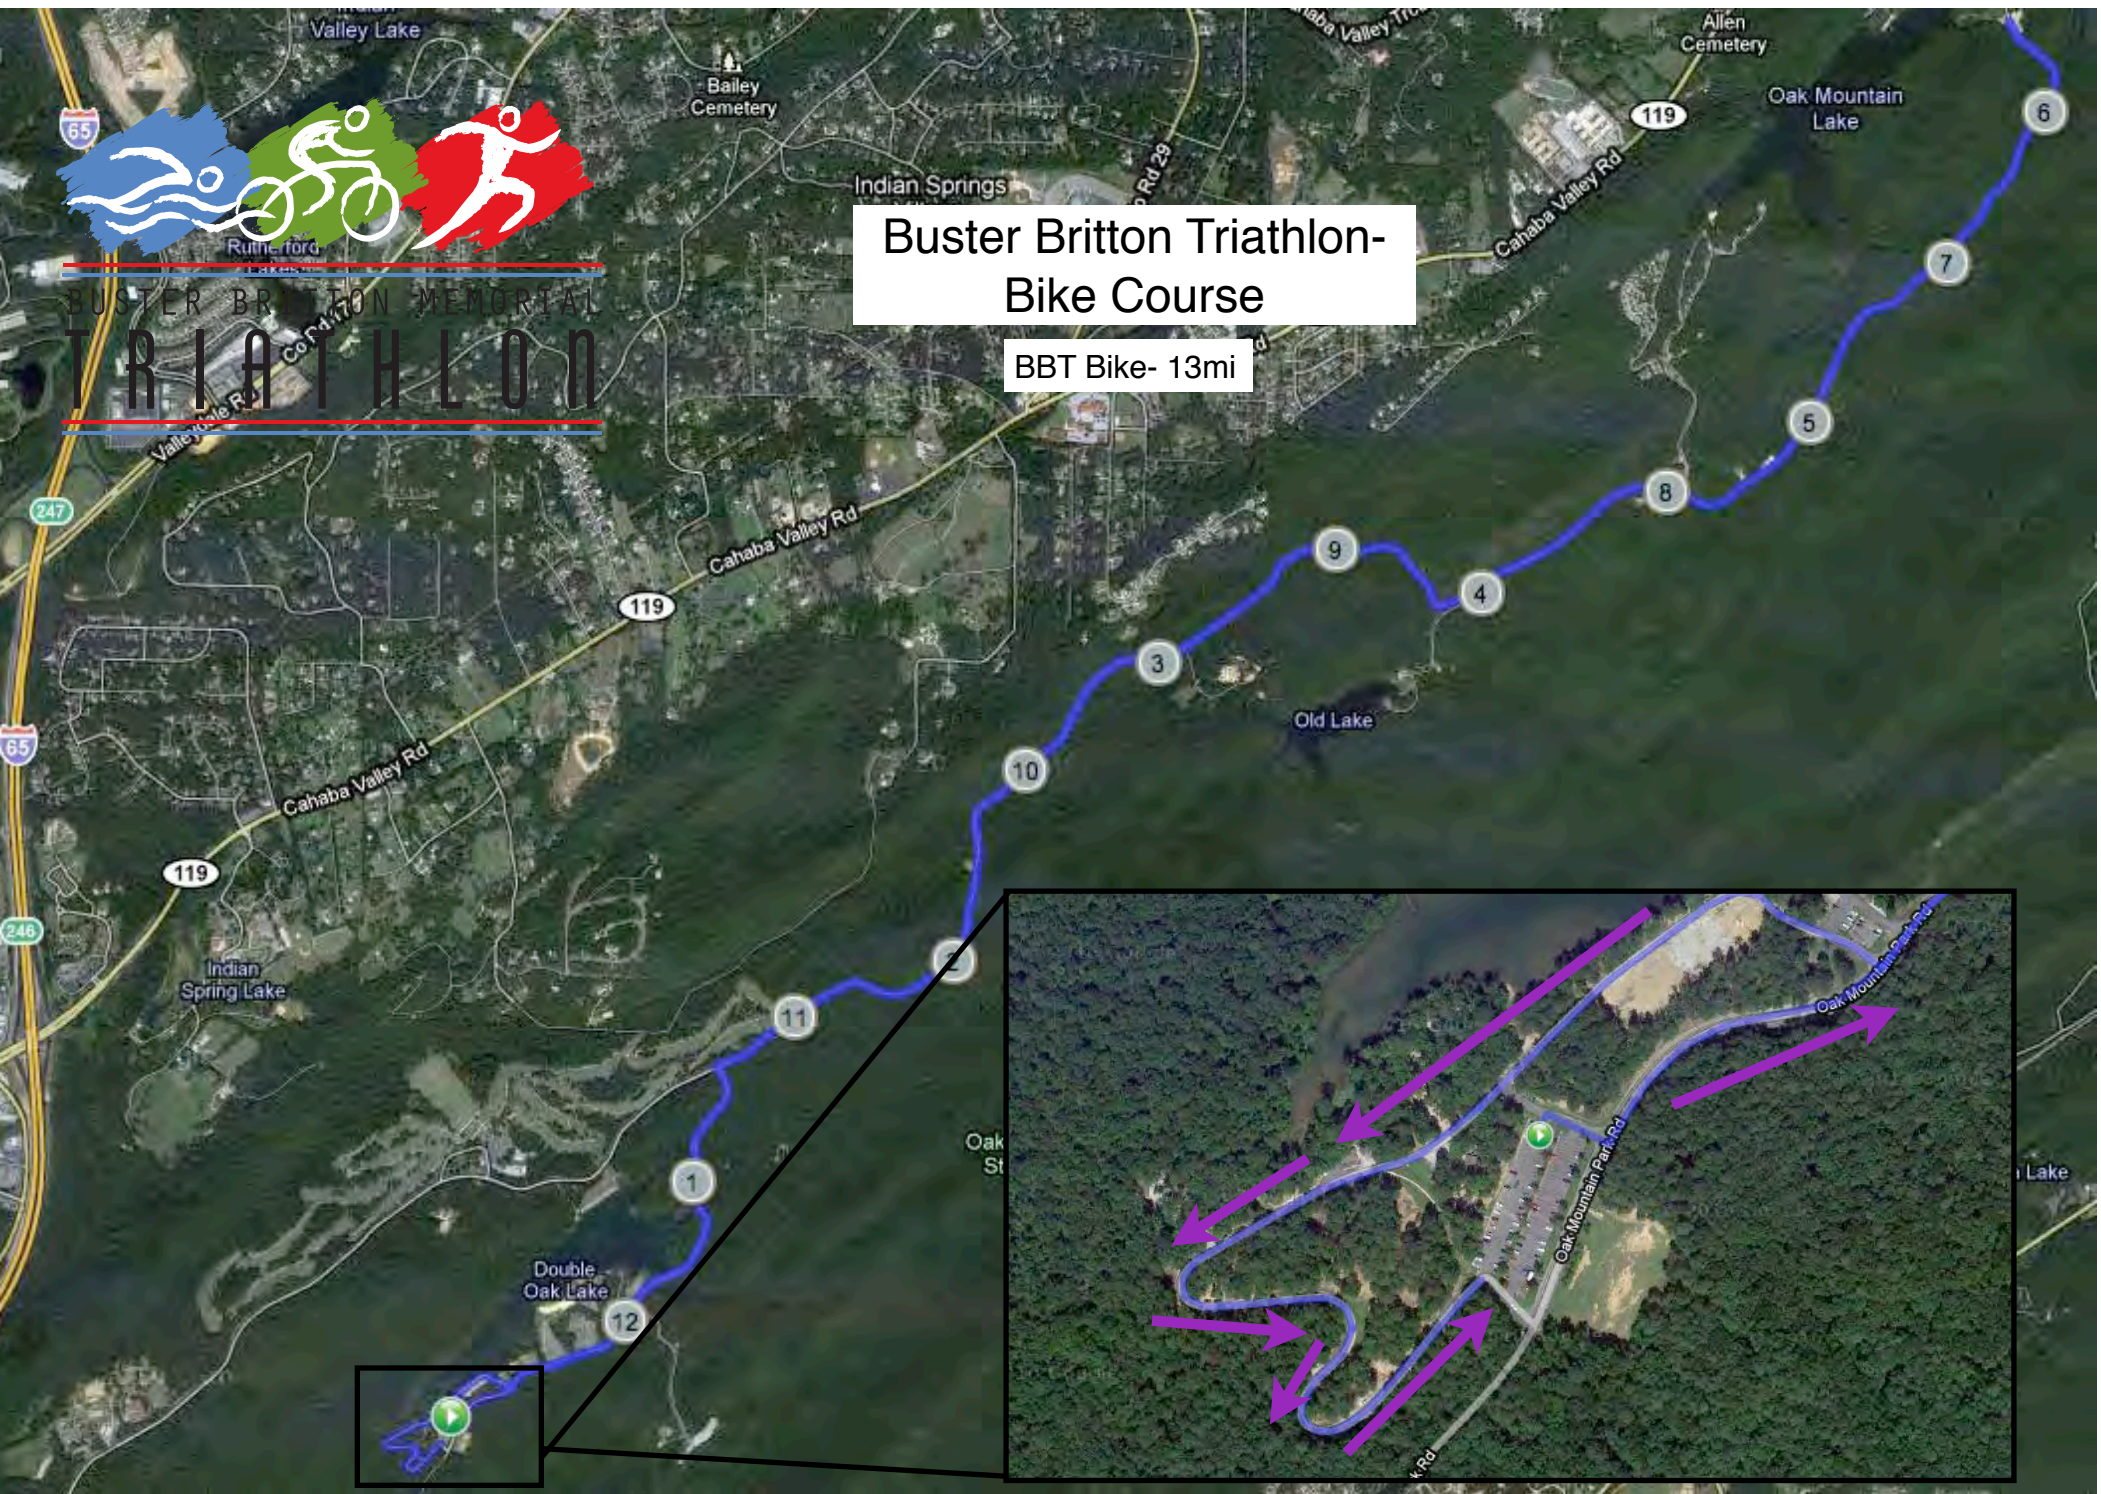

Site Overview & Transition Flow Legend

Swim: 

Bike: 

Run: 

BUSTER BRITTON MEMORIAL
TRIATHLON

Buster Britton Triathlon-
Swim Course

BUSTER BRITTON MEMORIAL
TRIATHLON

BBT Swim- 400yds

To Transition

Oak Mountain Park Rd

BUSTER BRITTON MEMORIAL TRIATHLON

Buster Britton Triathlon- Bike Course

BBT Bike- 13mi

BBT Run Turnaround is .15mi East of 4-Way Intersection

Buster Britton Triathlon-
Run Course

BUSTER BRITTON MEMORIAL
TRIATHLON