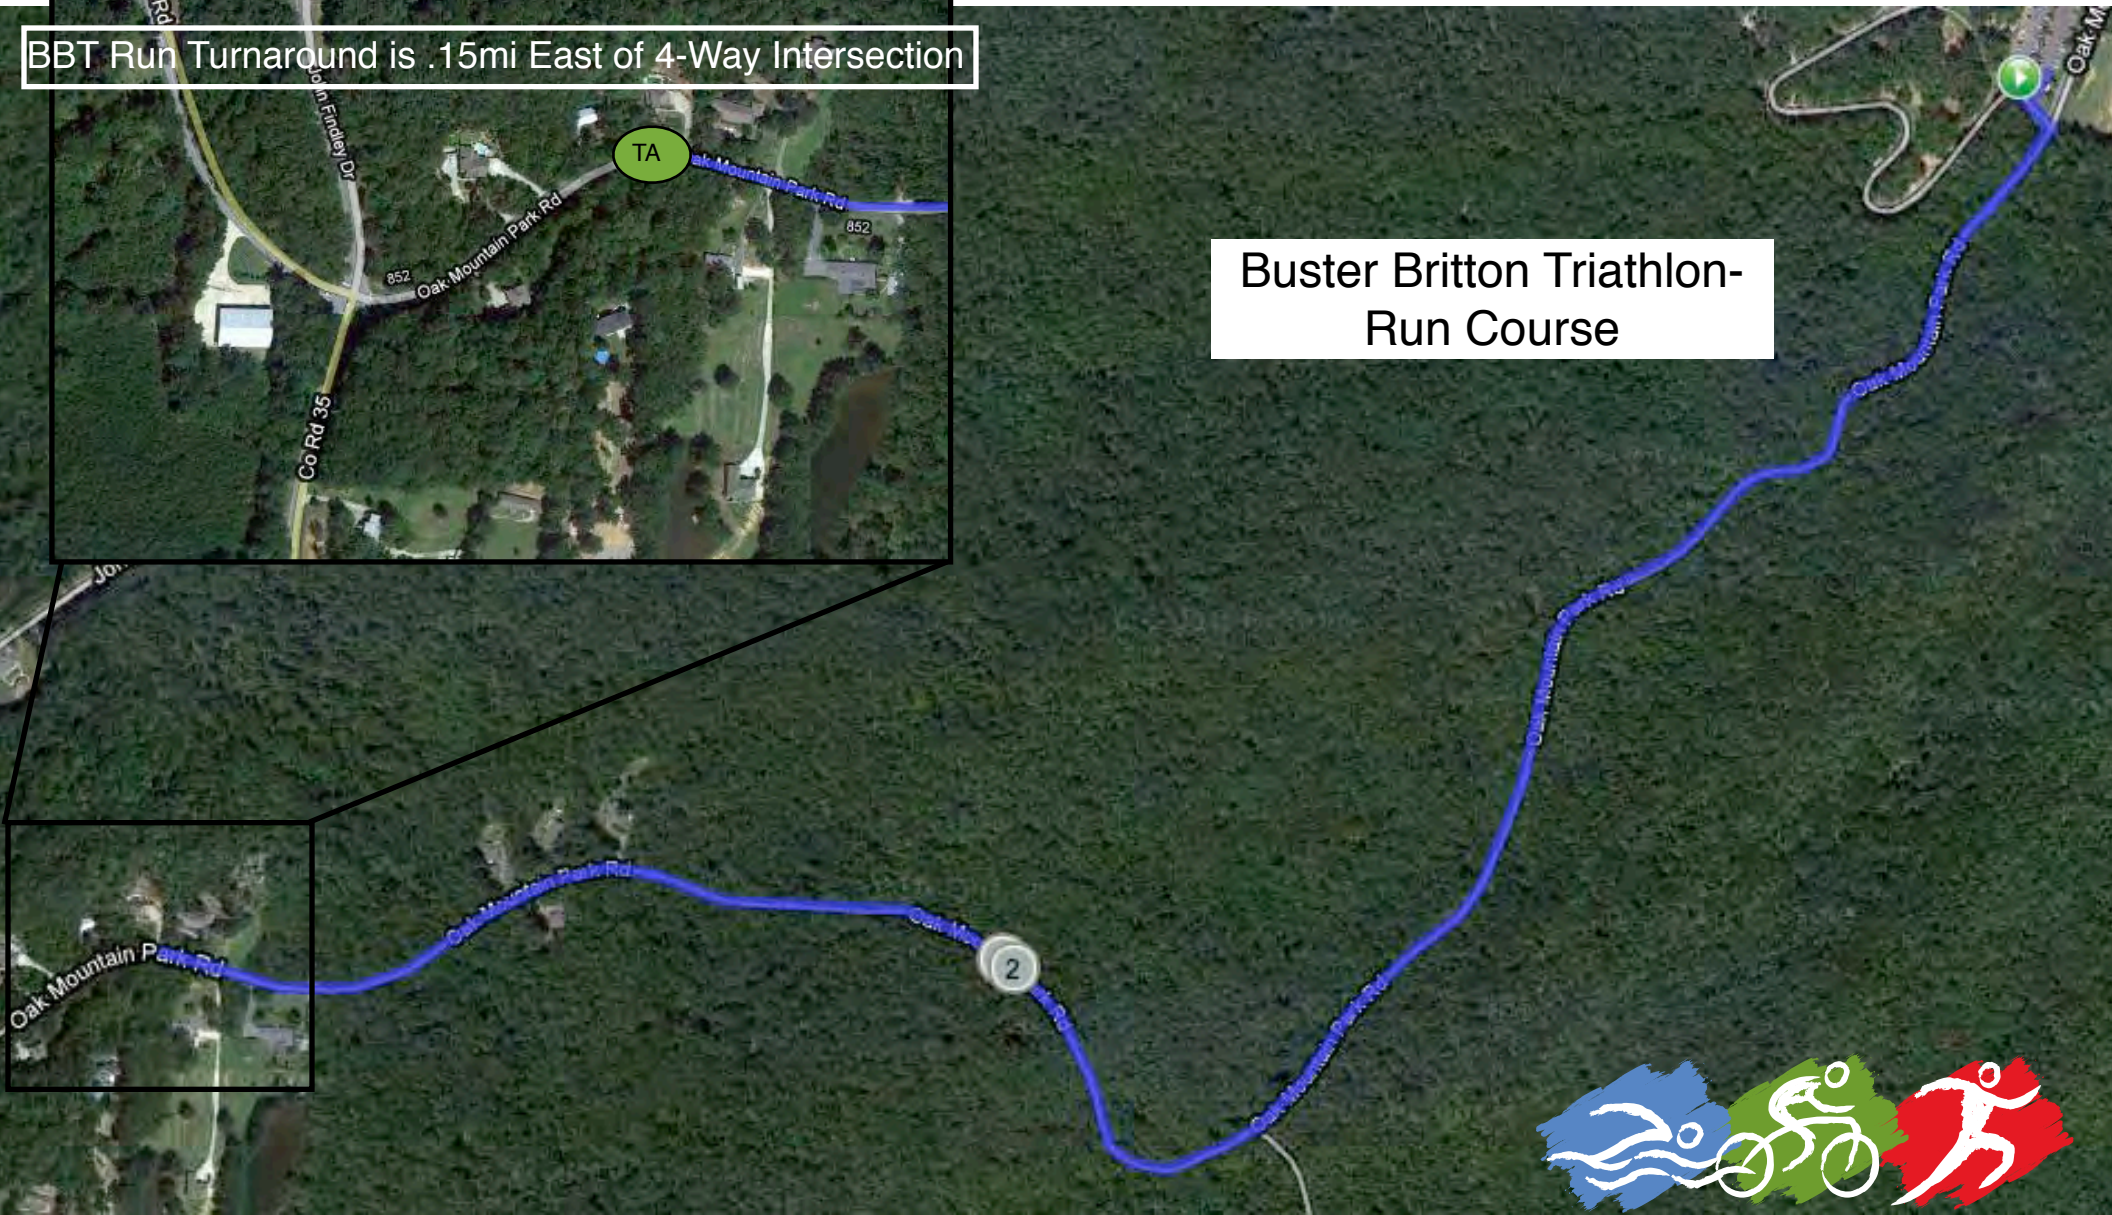

To Transition

Oak Mountain Park Rd

BUSTER BRITTON MEMORIAL TRIATHLON

Buster Britton Triathlon- Bike Course

BBT Bike- 13mi

BBT Run Turnaround is .15mi East of 4-Way Intersection

Buster Britton Triathlon-
Run Course

BUSTER BRITTON MEMORIAL
TRIATHLON